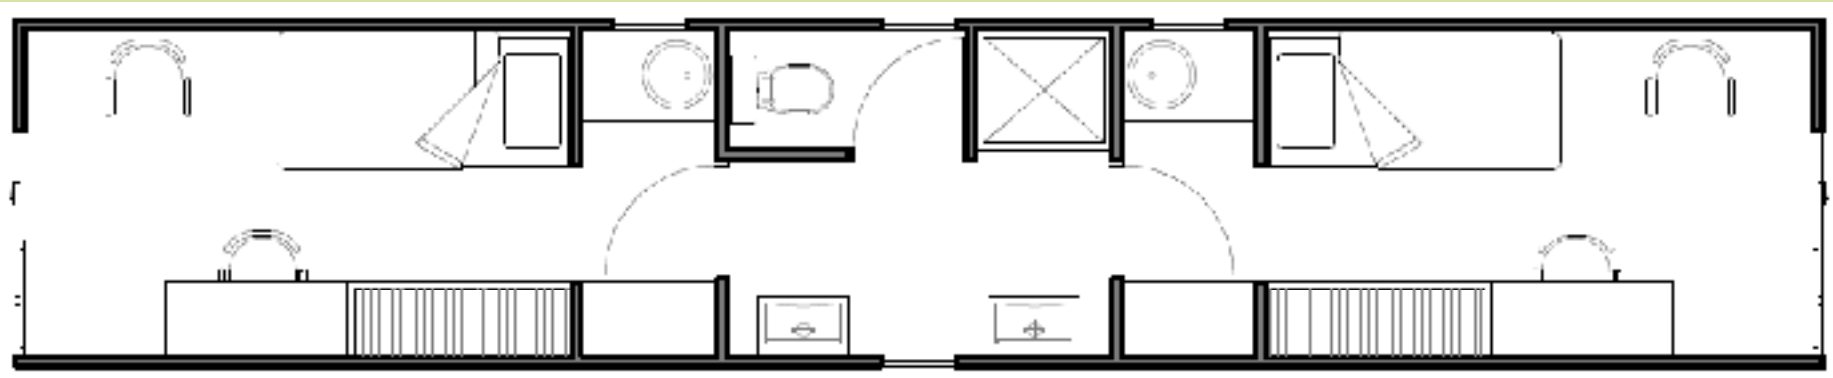

FLOOR PLANS

SINGLE UNIT (6M / 20')

DOUBLE UNIT (12M / 40')

NEW AND IMPROVED DESIGNS FOR OPTIMAL SPACE UTILISATION

SPECIFICATIONS

SINGLE UNIT (6M / 20')

BEDROOM (4M X 2.3M)	1
BATHROOM (2.3M X 2M)	1

WALLS, FLOOR & CEILING: