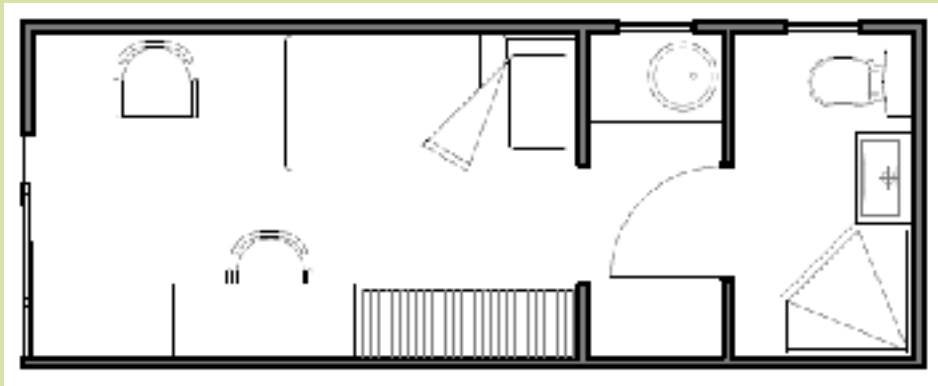

FLOOR PLANS

SINGLE UNIT (6M / 20')

DOUBLE UNIT (12M / 40')

NEW AND IMPROVED DESIGNS FOR OPTIMAL SPACE UTILISATION

SPECIFICATIONS

SINGLE UNIT (6M / 20')

BEDROOM (4M X 2.3M)	1
BATHROOM (2.3M X 2M)	1

WALLS, FLOOR & CEILING: